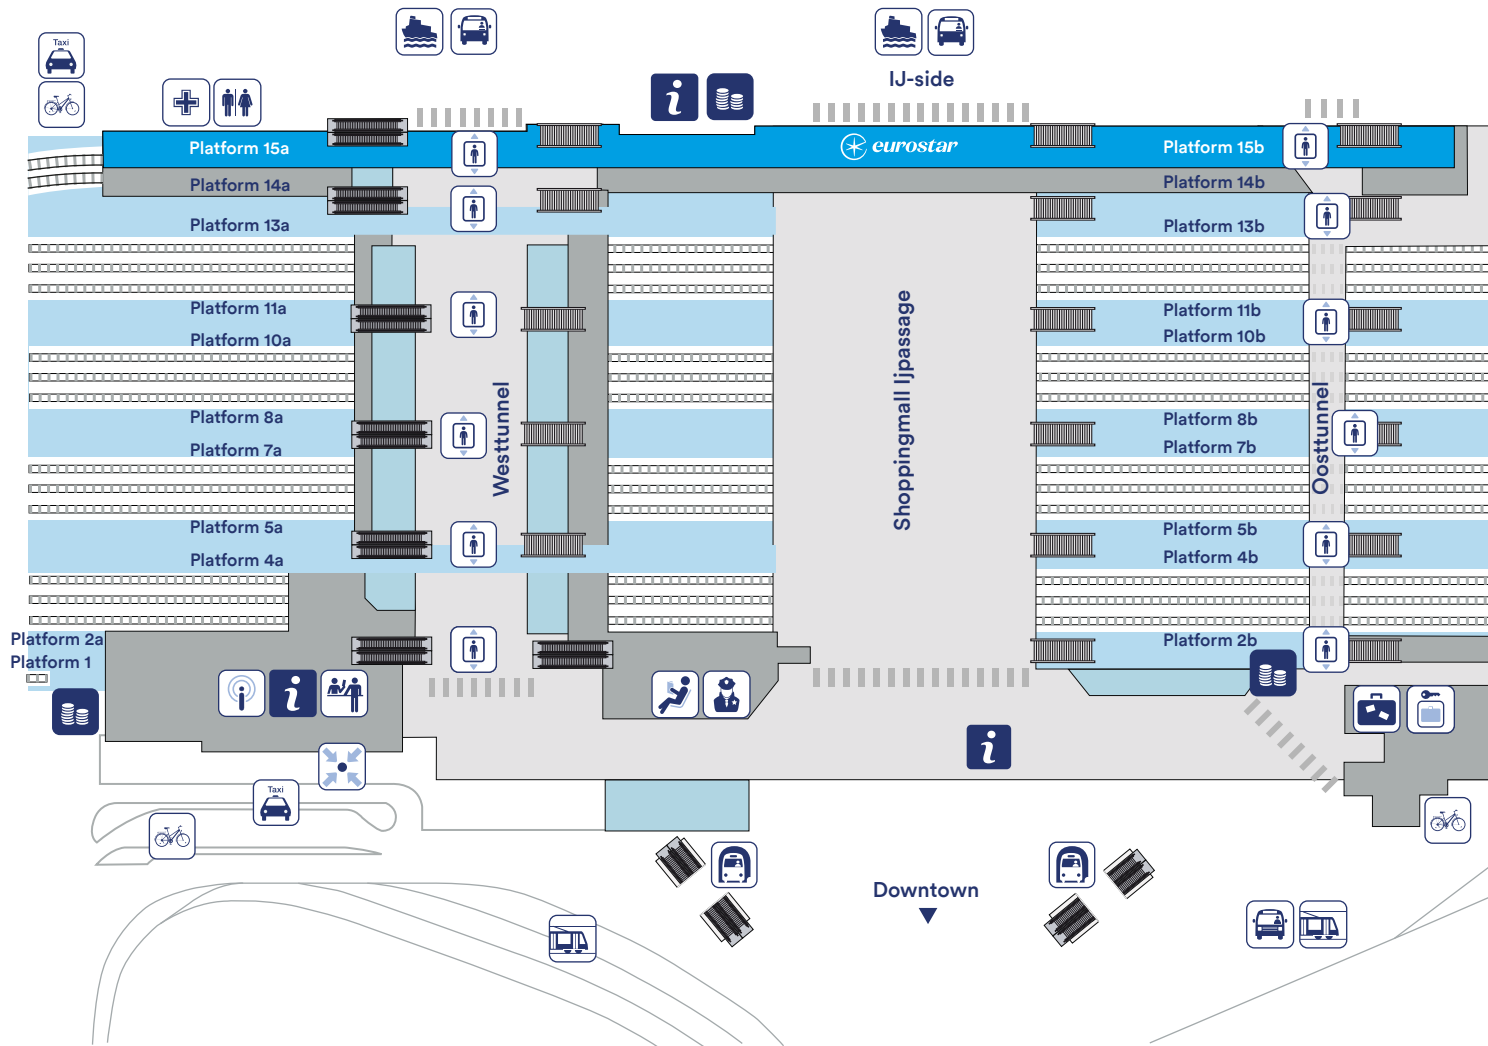

AMSTERDAM CENTRAL (NETHERLANDS)

Level 1

- Lounge
- Police

Level 0

- Toilet
- Luggage Lost & Found
- Railteam Information Point
- Meeting Point
- Eurostar departure zone
- Pharmacy
- Travel Center
- Luggage Locker
- Lift
- Cash
- Info point

On the station square

- Metro
- Bus
- Bike park & rental
- Taxi
- Tram
- Ferries
- GVB Tickets & Info (public transport)
- Tourist Info