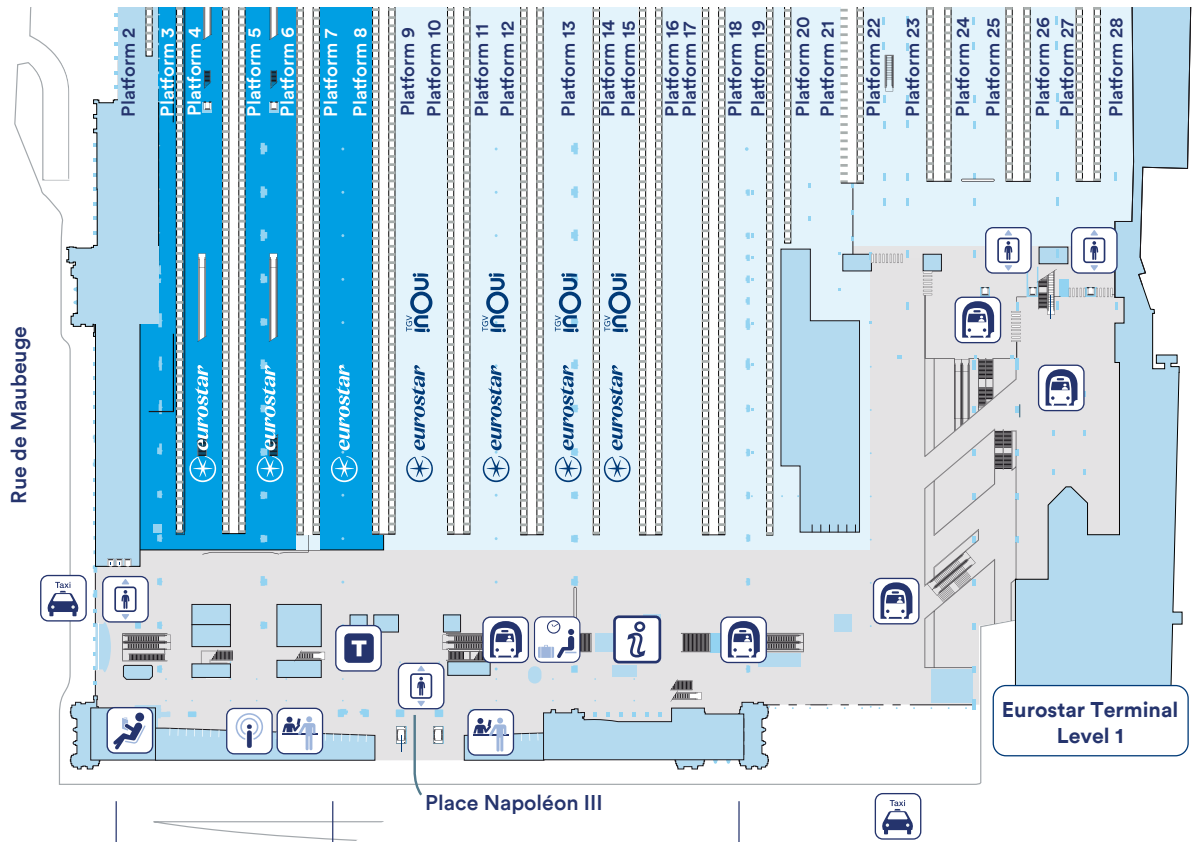

PARIS NORD (FRANCE)

Eurostar Terminal Level 1