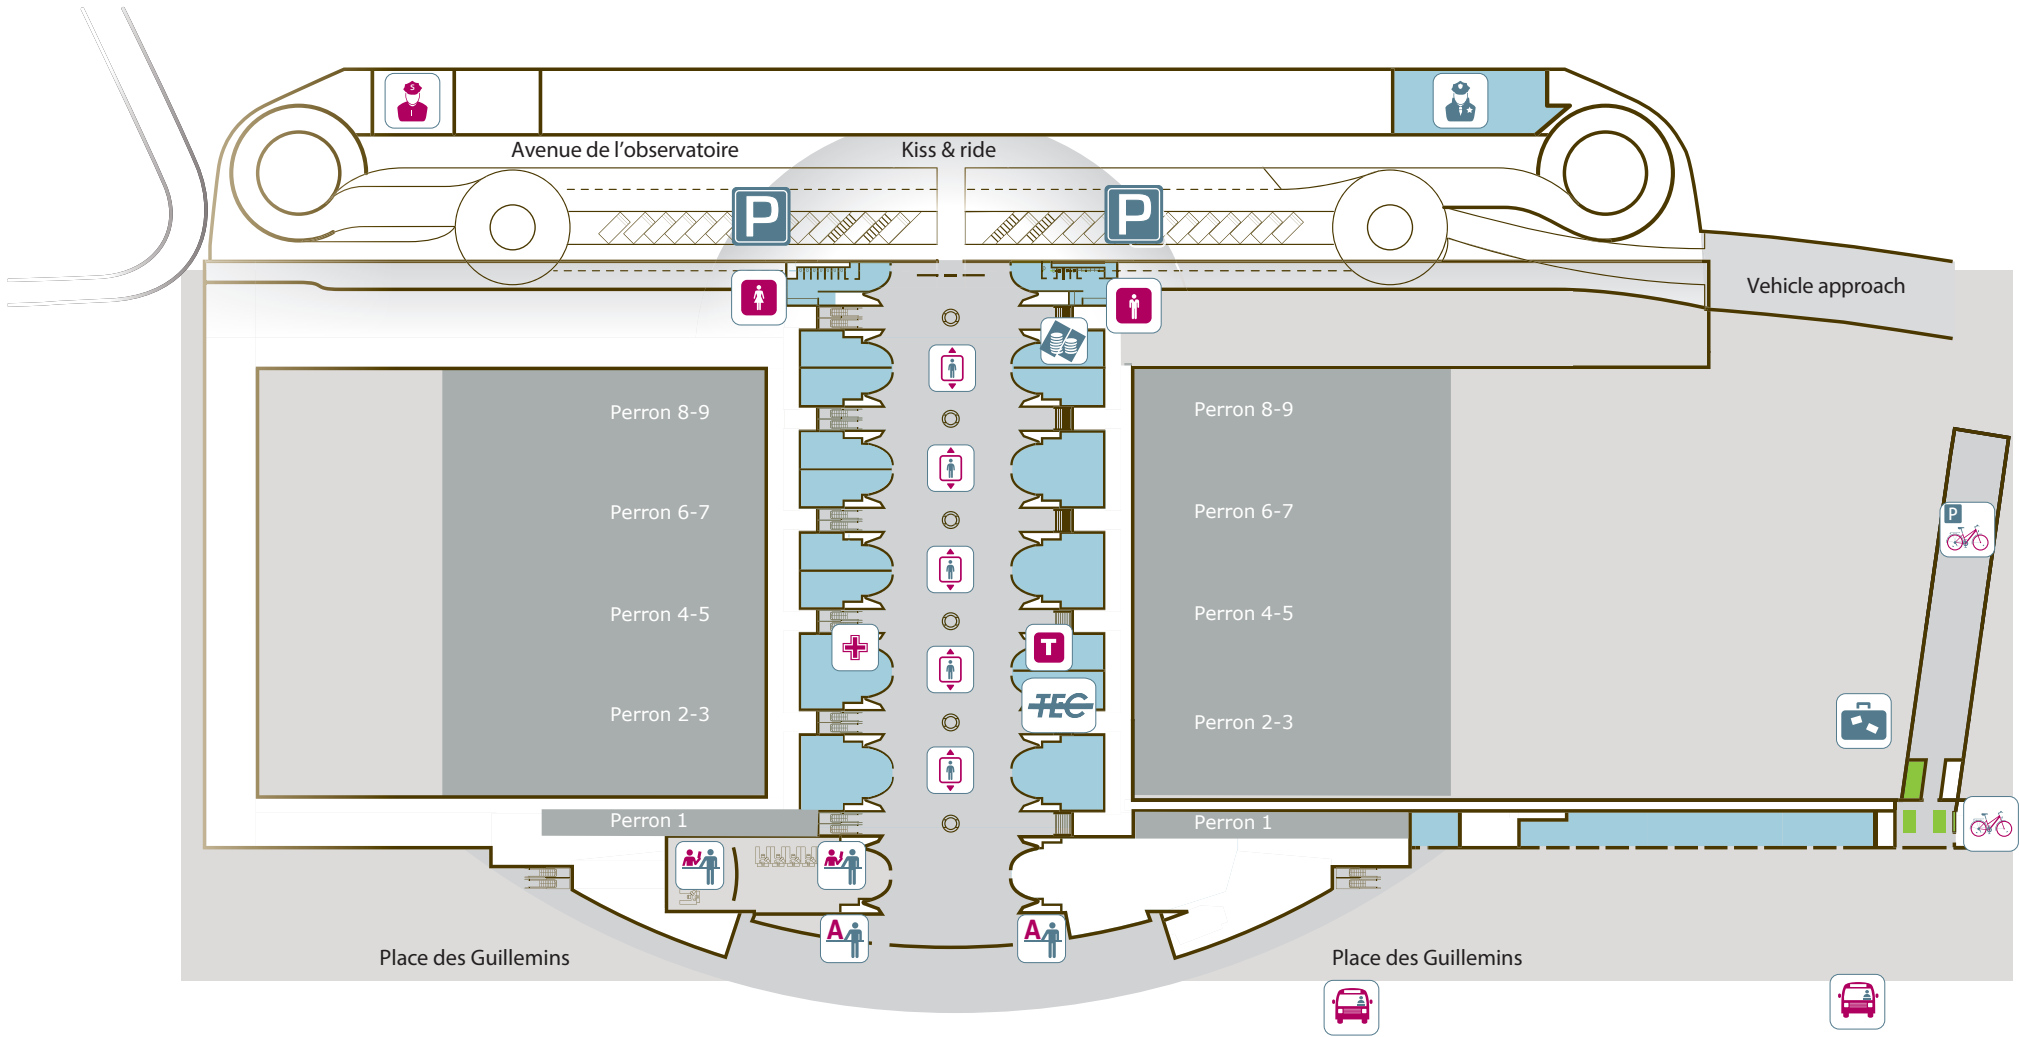

# Liège-Guillemins (Liège, Belgium)

- |   |   |   |  |
|---|---|---|--|
|  Ascenseur   |  Police          |  Bus             |  Securail |
|  Travel Centre<br>(national and international tickets) |  Cash machines   |  Bicycle hire    |  Tec Bus  |
|  Ticket machines                                       |  Pharmacy        |  Bicycle parking |  |
|  Tourist Office  |  Baggage Storage |  Parking         |  |